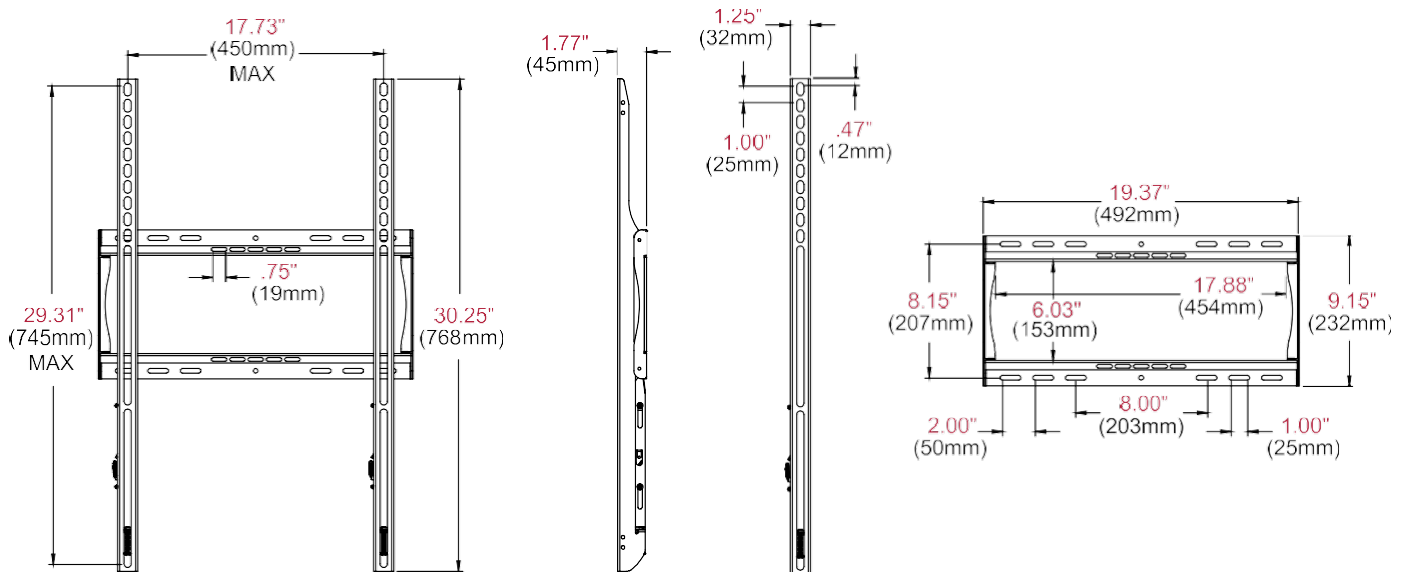

MB-665P

Outdoor Universal Flat Mount for 42" to 80" Displays

- Made of Corrosion Resistant materials for outdoor use
- Low-profile design holds display only 1.77" (45mm) from the wall in portrait mode
- Safety latch ensures display is securely attached to wall plate
- Universal display adaptors easily hook onto the wall plate for fast installation
- Universal mount fits displays with mounting patterns up to 450 x 745mm (17.73"W x 29.31"H) and up to 400 x 600mm VESA compliant
- Open wall plate design allows for total wall access, increasing electrical and cable management options

Dimensions

FRONT VIEW

SIDE VIEW

ADAPTOR BRACKET

WALL PLATE