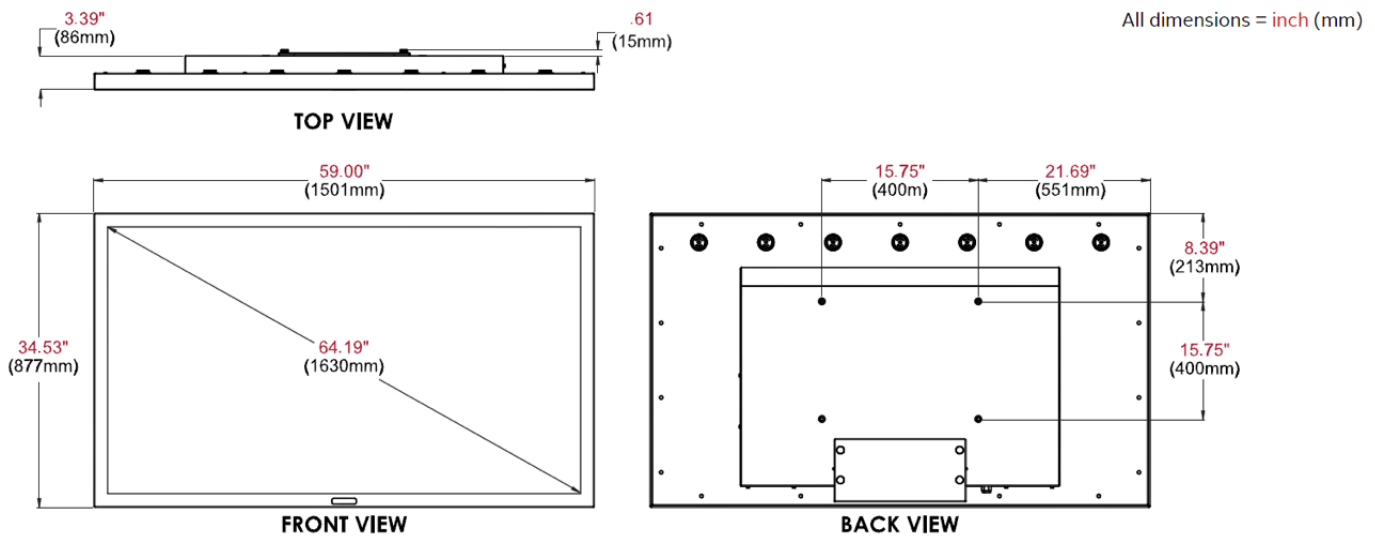

SXUHD-65

65" Water-Resistant 4K LCD Monitor/TV

- 4K Resolution: 3840 X 2160 (UHD)
- Rugged, Water-Resistant Enclosure (IP 55)
- No Isotropic Black-out in Direct Sunlight
- Wide Viewing Angle: 178° x 178°
- Auto Re-Start After Power Loss
- Internal Speakers
- Waterproof Universal Remote Control
- Video Inputs: VGA, HDMI, DisplayPort, YPbPr
Component, Composite, Coax, USB

	Specifications
MODEL	SXUHD-65
LCD Panel	65" IPS Panel with High TNI and AR Coating
Display Resolution	3840 x 2160 (4K - UHD)
Viewable Area	56.23" (W) x 31.64" (H) (1428.242 x 803.656 mm)
Pixel Pitch	.372 x .372 mm
Display Colors	10 Bit, 16.7 Billion Colors
Aspect Ratio	16:9
Brightness	500 nits
Contrast Ratio	1,100:1
Viewing Angle	178° (H) x 178° (V)
Response Time	8ms (Gray to Gray)
Refresh Rate	60 Hz
Video Inputs	VGA, HDMI (3), DisplayPort, Composite (RCA), Component (YPbpr), Coax, USB
Audio Inputs/Outputs	VGA Stereo Audio Input (3.5 mm); 5W + 5W Audio Stereo Output; Analog 3.5mm Headphone Jack; Toslink Digital Optical Audio Output
Additional Inputs/Outputs	USB, RS232, IR Extender, 5VDC Output (USB-A Female), 12 VDC 2.5A Output (2.5mm ID, 5.5mm OD)
Speakers	8W/Channel; 8 Ω load
Power Requirement	110 VAC to 240 VAC, 50 to 60 Hz
Power Consumption	Nominal=141W; Max=174W
Enclosure	Rugged IP 55 Aluminum Enclosure
Mounting	400mm x 400mm VESA Hole Pattern
Operating Temperature	-22°F to +122°F (-30°C to +50°C)
Shock	10 Grms, Half Sine Wave, 11 ms, X, Y, Z one time each direction
Vibration	0.5 Grms, Random Wave, Bandwidth 10-300Hz, Duration X, Y, Z each direction per 10 min
Dimensions	59.11" (W) x 34.51" (H) x 4.00" (D) (1501 x 877 x 102 mm)
Weight	85.05 lb (38.58 kg)
Warranty	2 Years

SXUHD-65

65" Water-Resistant 4K LCD Monitor/TV

Dimensions

Standard Accessories:

- Power Cord
- Waterproof Universal Remote
- Cable Entry Cover Panel
- Display Cover
- IR Extender
- Manual

Available Options: