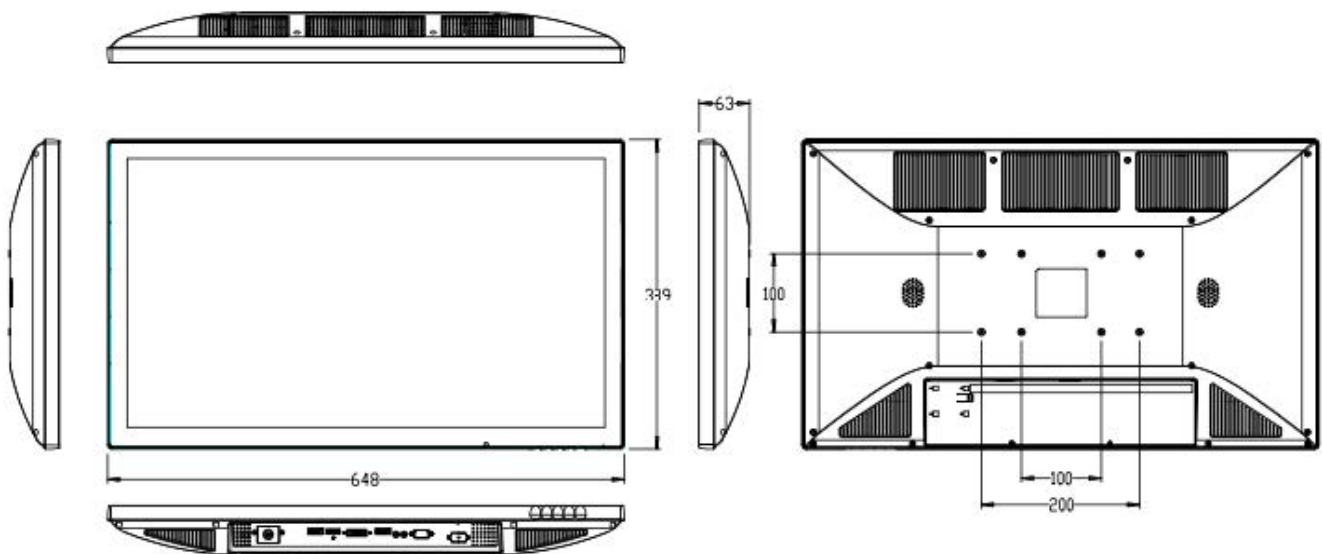

ZBVM-27C-120	ZBVM-27C	ZBVM-27R
Vibration	1.5G RMS; Random Wave; 10-200 Hz; 30 mins Per Axis (X,Y,Z)		
Shock	50G, Half-sine Wave, 20 msec, (X,Y,Z)		
Dimensions	25.51" (W) x 15.23" (H) x 2.48" (D) (648 x 389 x 63 mm)		
Weight	15.23 Lbs. (6.91kg)		
Warranty	3 Years		

Note: Specifications subject to change without notice.

DIMENSIONS (MM)

ZBVM-27

Standard Accessories:

- 90-260 VAC Power Brick (except ZBVM-27-120)
- Tabletop Stand
- VGA Cable
- HDMI Cable
- Audio Cable

Available Options:

- Protective/Anti-Reflective Glass
- 1,000 Nits Brightness
- Touch Screen (ZBTP-27R-24)
- Private Label
- Other Customer - Specific Modifications