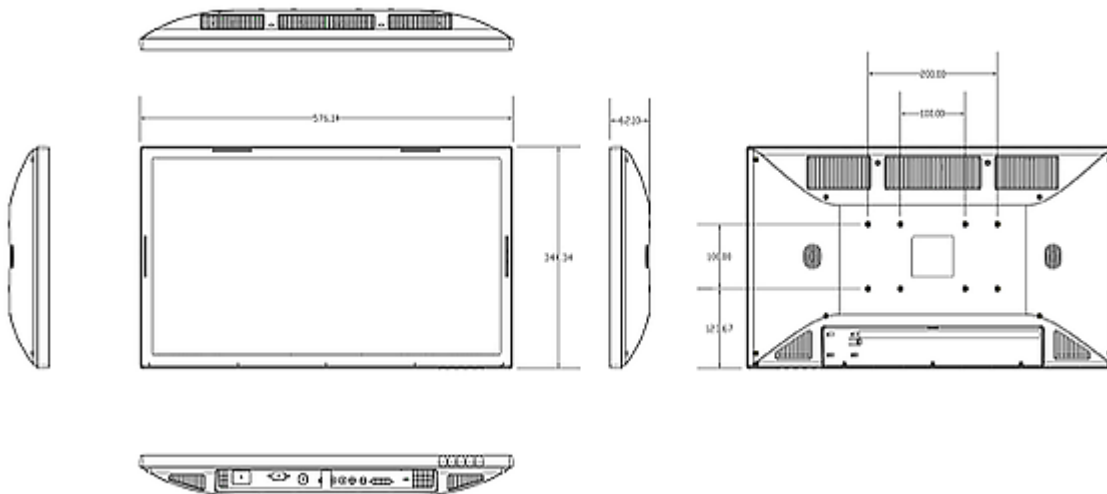

ZBVM-24R	
Operating Temperature	32° to 122° F (0° to 50° C)
Humidity	5-90% Non-Condensing
Vibration	1.5G RMS; Random Wave; 10-200 Hz; 30 mins Per Axis (X,Y,Z)
Shock	50G, Half-sine Wave, 20 msec, (X,Y,Z)
Dimensions	22.6" (W) x 13.5" (H) x 2.4" (D) (576.14 x 344.34 x 62.1 mm)
Weight	13 Lbs. (5.98kg)
Warranty	3 Years

Note: Specifications subject to change without notice.

DIMENSIONS (MM)

Standard Accessories:

- 90-260 VAC Power Brick
- VGA Cable
- HDMI Cable
- Audio Cable

Available Options:

- DVI Input
- Protective/Anti-Reflective Glass Screen
- Tabletop Stand (TTB-27)
- Touch Screen (model ZBTP-23.8R)
- Private Label
- Other Customer - Specific Modifications