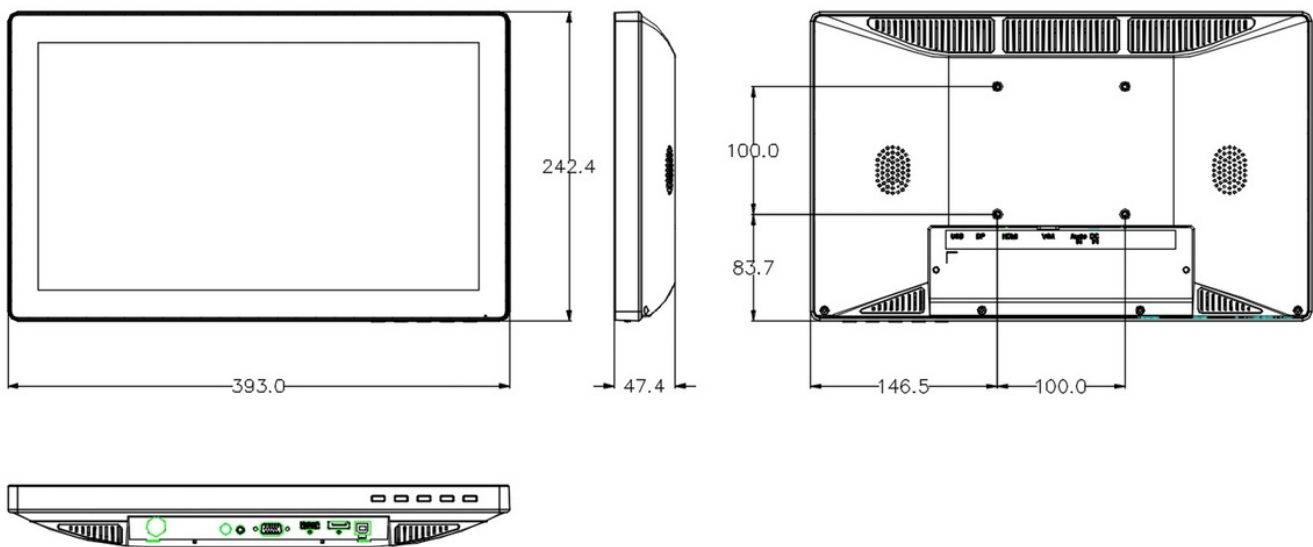

ZBMT-15.6R	
Mounting	100 x 100 mm Rear VESA Mount Holes
Operating Temperature	-22° to +185° F (-30 to +85° C)
Dimensions	15.47" (W) x 9.54" (H) x 1.86" (D) 393 x 242.4 x 47.44 mm
Weight	6 lbs. (2.72 kg)

Note: Specifications subject to change without notice.

DIMENSIONS (MM)

Standard Accessories:

- 90-260 VAC Power Brick
- VGA Cable
- USB Cable
- Audio Cable
- HDMI Cable

Available Options:

- Zero-Bezel Non-Touch Screen (ZBVM-15.6R)
- HDMI-to-DVI Adapter
- Tabletop Base
- Protective/Anti-Reflective Glass Screen
- Panel-Mount Enclosure
- Private Label
- Other Customer - Specific Modifications