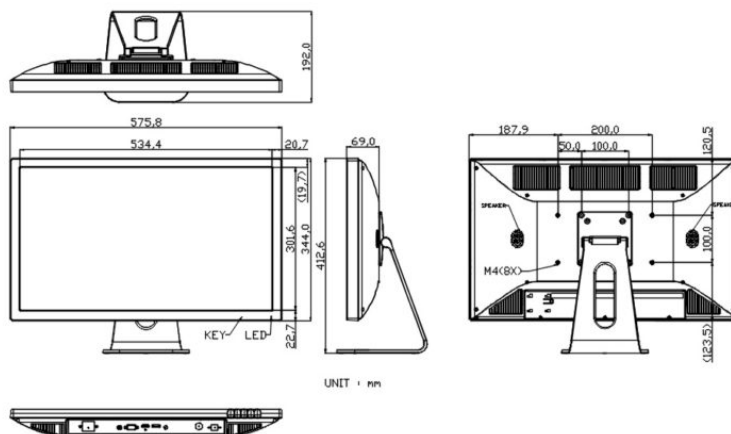

Remember, our team members are ready to help! We can determine the exact solution that will meet your specific needs. We will help provide crystal-clear images for your projects. Call (847) 259-2344 today to speak with one of our specialists. Above all, we will listen. It's one of the things we do best. Our professional advisors will ensure the 12" Waterproof Touch Panel-Mount monitor you receive will be and do everything you had hoped it would!

If you prefer, fill out a [quick form](#) with your requirements, and we will guide you to the proper models that will work best.

**SPECIFICATIONS**

	<b>VM-24C</b>	<b>VM-24R-24</b>
LCD Panel	24" TFT Color LCD; LED Backlights	24" Color AMVA
Display Resolution	1920 x 1080 (1080p/60, Full HD)	
Display Area	20.91" (W) x 11.76" (H) (531.36 x 298.7 mm)	
Pixel Pitch	0.277 mm	
Display Colors	16.7M	
Aspect Ratio	16:9	
Brightness	250 nits	
Contrast Ratio	3,000:1	
Viewing Angle	178° (H) x 178° (V)	
Response Time	12 msec Trf	
Video Input Connectors	VGA, DVI	VGA, HDMI, DisplayPort
Audio	Dual Rear Speakers	
Power Requirement	12 VDC (2.1mm Connector) / 90-240 VAC with included Power Brick	12-24 VDC (2.5mm Connector)
Power Consumption	27W	
Enclosure	ABS (Optional: Waterproof Stainless Steel)	
Mounting	Included Base or via 100 x 100/100 x 200 VESA Hole Pattern	
Operating / Storage Temperature	32° to 122° F (0° to 50° C)	
Humidity	5-90% RH	
Shock	50 G (20 msec, 1/2 sine)	
Vibration	1.5G RMS 10-200 HZ	
Dimensions	22.66" (W) x 13.5" (H) x 2.7" (D) / 575.8 (W) x 344 (H) x 69 (D) mm	
Weight	9.46 lb (4.29kg) lbs.	
Warranty	3 Years	

Note: Specifications subject to change without notice.

**DIMENSIONS (MM)**

**Standard Accessories:**

- VGA Cable
- HDMI Cable (Except VM-24C)
- AC Power Adapter (VM-24C)
- Audio Cable
- DVI Cable (VM-24C Only)
- Tabletop Stand
- Standard Locking Power Pigtail (VM-24R-24 Only)