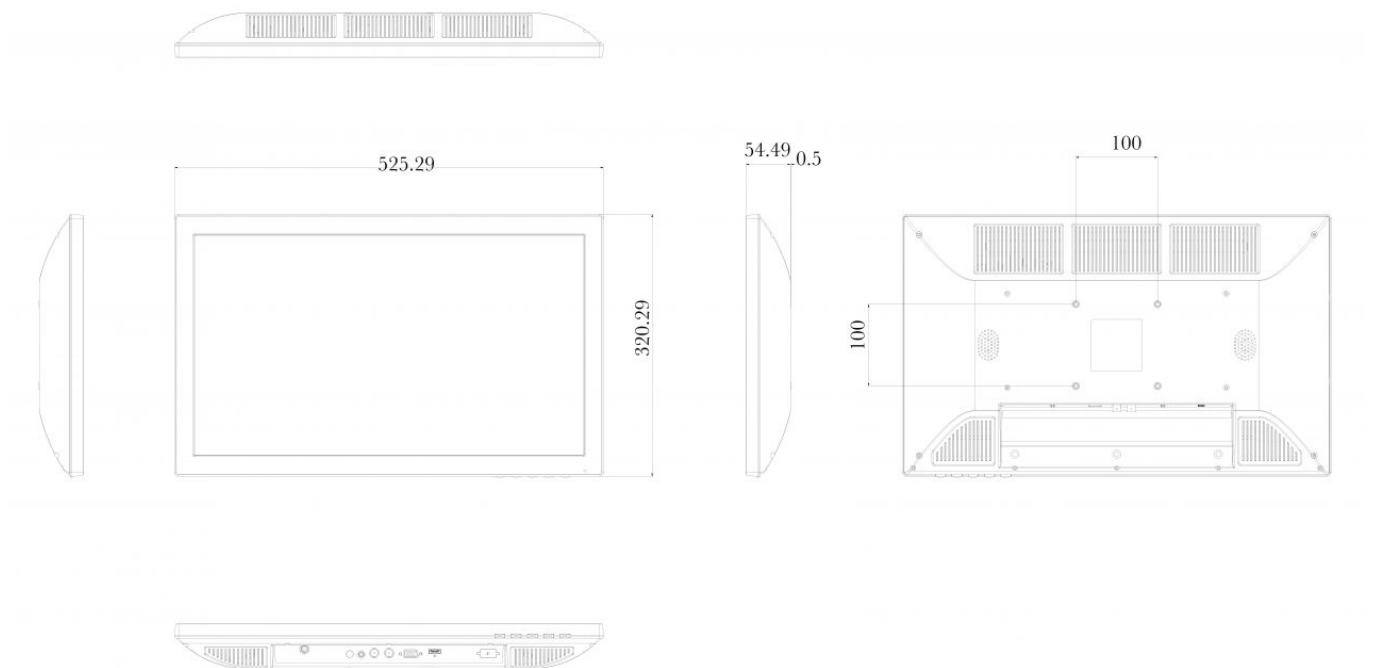

VM-21.5U-NBS24

Standard Accessories:

- VGA Cable
- HDMI Cable
- Audio Cable
- 2.5mm Locking Power Pigtail

Available Options:

- 90-240VAC Power Supply (PS-200)
- Tabletop Base
- DVI Input
- HD-SDI Input
- Direct 120VAC operation
- Panel Mount Enclosure
- 12-36 VDC Operation
- Steel Enclosure
- Touch Screen (VMT-21.5 Series)
- NEMA 4X Waterproof Enclosure (SRMW-21.5U)
- Protective Anti-Reflective Glass
- Other Customer-Specific Modifications