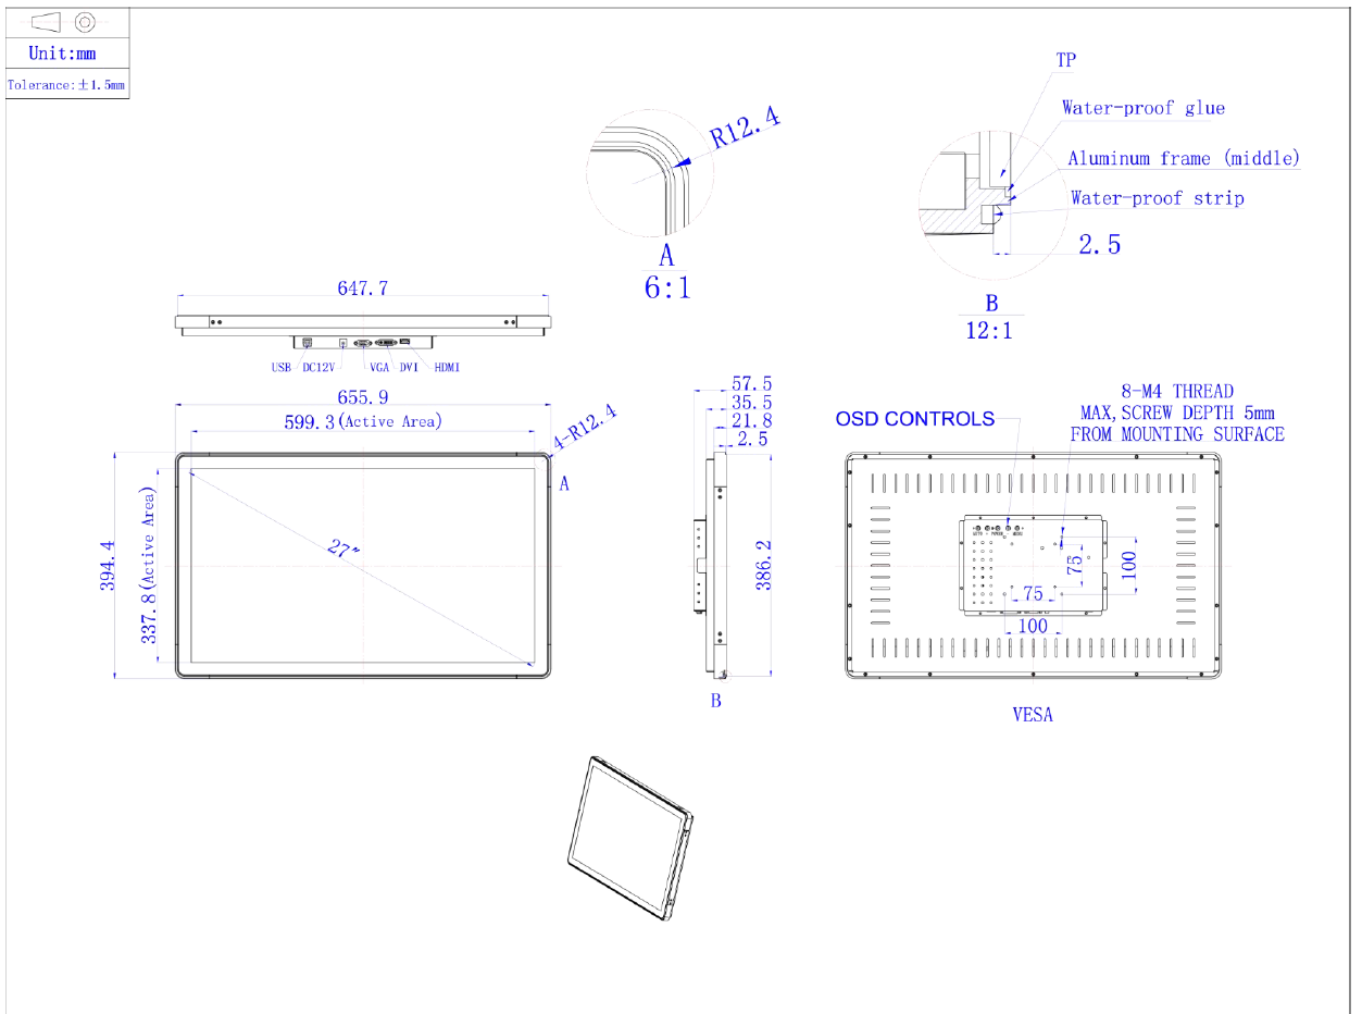

Standard Accessories:

- 90-240 VAC Power Supply
- VGA Cable
- HDMI Cable
- USB Cable

Available Options:

- Private Label