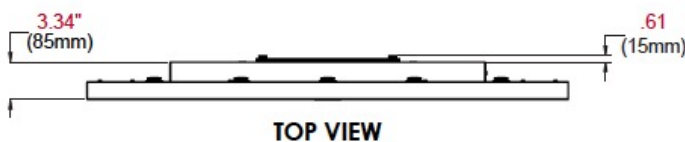

SXUHD-49	
LCD Panel	49" IPS Panel with High TNi and AR Coating
Display Resolution	3840 x 2160 (4K - UHD)
Viewable Area	42.08" (W) x 23.67" (H) (1068.85 x 601.218 mm)
Pixel Pitch	.280 x 288 mm
Display Colors	1.07 Billion
Aspect Ratio	16:9
Brightness	500 nits
Contrast Ratio	1,100:1
Viewing Angle	178° (H) x 178° (V) (Landscape Mode)
Response Time	8ms (Gray to Gray)
Refresh Rate	60 Hz
Video Inputs	VGA, HDMI (3), DisplayPort, Composite (RCA), Component (YPbpr), Coax, USB
Audio Inputs/Outputs	VGA Stereo (Audio Input (3.5 mm)); 5W + 5W Audio Stereo Output; Analog 3.5mm Headphone Jack; Toslink Digital Optical Audio Output
Additional Inputs/Outputs	USB, RS232, IR Extender, 5VDC Output (USB-A Female), 12 VDC 2.5A Output (2.5mm ID, 5.5mm OD)
Speakers	Dual, 10W @ 8 Ω; Waterproof
Power Requirement	110 VAC to 240 VAC, 50 to 60 Hz
Power Consumption	Nominal=120W; Max=153W
Enclosure	Rugged IP 55 Aluminum Enclosure
Mounting	400mm x 200mm VESA Hole Pattern
Operating Temperature	-22°F to +122°F (-30°C to +50°C)
Dimensions	45.13" (W) x 26.64" (H) x 3.95" (D) (1146 x 677 x 100 mm)
Weight	52.80 lb (23.95 kg)
Warranty	2 Years

Note: Specifications subject to change without notice.

DIMENSIONS (MM)

Optional Accessories:

- Corrosion-Resistant Articulating Wall Mount [MBX-267](#)