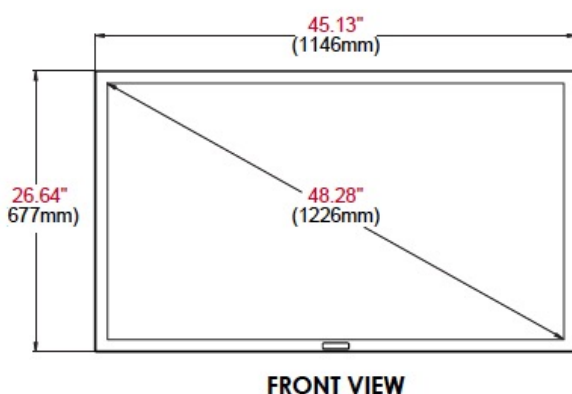

SXUHD-49	
LCD Panel	49" IPS Panel with High TNi and AR Coating
Display Resolution	3840 x 2160 (4K - UHD)
Viewable Area	42.08" (W) x 23.67" (H) (1068.85 x 601.218 mm)
Pixel Pitch	.280 x 288 mm
Display Colors	1.07 Billion
Aspect Ratio	16:9
Brightness	500 nits
Contrast Ratio	1,100:1
Viewing Angle	178° (H) x 178° (V) (Landscape Mode)
Response Time	8ms (Gray to Gray)
Refresh Rate	60 Hz
Video Inputs	VGA, HDMI (3), DisplayPort, Composite (RCA), Component (YPbpr), Coax, USB
Audio Inputs/Outputs	VGA Stereo (Audio Input (3.5 mm)); 5W + 5W Audio Stereo Output; Analog 3.5mm Headphone Jack; Toslink Digital Optical Audio Output
Additional Inputs/Outputs	USB, RS232, IR Extender, 5VDC Output (USB-A Female), 12 VDC 2.5A Output (2.5mm ID, 5.5mm OD)
Speakers	Dual, 10W @ 8 Ω; Waterproof
Power Requirement	110 VAC to 240 VAC, 50 to 60 Hz
Power Consumption	Nominal=120W; Max=153W
Enclosure	Rugged IP 55 Aluminum Enclosure
Mounting	400mm x 200mm VESA Hole Pattern
Operating Temperature	-22°F to +122°F (-30°C to +50°C)
Dimensions	45.13" (W) x 26.64" (H) x 3.95" (D) (1146 x 677 x 100 mm)
Weight	52.80 lb (23.95 kg)
Warranty	2 Years

Note: Specifications subject to change without notice.

DIMENSIONS (MM)

Optional Accessories:

- Corrosion-Resistant Articulating Wall Mount [MBX-267](#)