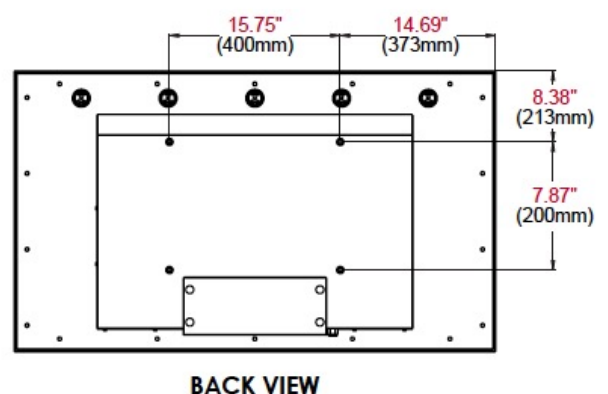

SXUHD-49	
LCD Panel	49" IPS Panel with High TNi and AR Coating
Display Resolution	3840 x 2160 (4K - UHD)
Viewable Area	42.08" (W) x 23.67" (H) (1068.85 x 601.218 mm)
Pixel Pitch	.280 x 288 mm
Display Colors	1.07 Billion
Aspect Ratio	16:9
Brightness	500 nits
Contrast Ratio	1,100:1
Viewing Angle	178° (H) x 178° (V) (Landscape Mode)
Response Time	8ms (Gray to Gray)
Refresh Rate	60 Hz
Video Inputs	VGA, HDMI (3), DisplayPort, Composite (RCA), Component (YPbpr), Coax, USB
Audio Inputs/Outputs	VGA Stereo (Audio Input (3.5 mm)); 5W + 5W Audio Stereo Output; Analog 3.5mm Headphone Jack; Toslink Digital Optical Audio Output
Additional Inputs/Outputs	USB, RS232, IR Extender, 5VDC Output (USB-A Female), 12 VDC 2.5A Output (2.5mm ID, 5.5mm OD)
Speakers	Dual, 10W @ 8 Ω; Waterproof
Power Requirement	110 VAC to 240 VAC, 50 to 60 Hz
Power Consumption	Nominal=120W; Max=153W
Enclosure	Rugged IP 55 Aluminum Enclosure
Mounting	400mm x 200mm VESA Hole Pattern
Operating Temperature	-22°F to +122°F (-30°C to +50°C)
Dimensions	45.13" (W) x 26.64" (H) x 3.95" (D) (1146 x 677 x 100 mm)
Weight	52.80 lb (23.95 kg)
Warranty	2 Years

Note: Specifications subject to change without notice.

DIMENSIONS (MM)

Optional Accessories:

- Corrosion-Resistant Articulating Wall Mount [MBX-267](#)