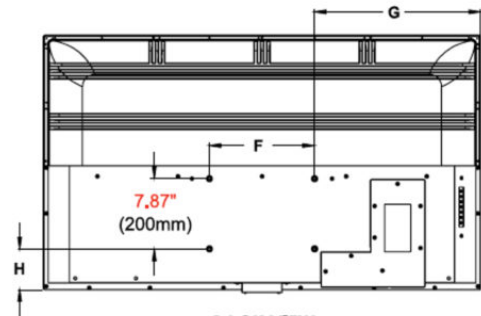

BACK VIEW

SXN-75

Standard Accessories:

- Outdoor IR Learning Remote
- Outdoor Tilting Wall Mount Bracket
- AC Power Cord

Available Options:

- Available in 55" and 65" models

55" MODEL »

65" MODEL »