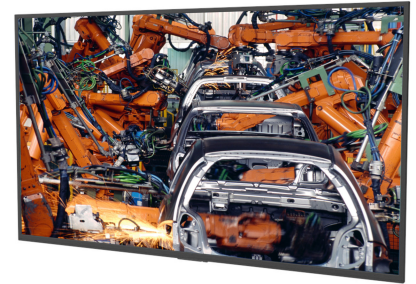

### 75 Inch 4K Display

- 4K Resolution: 3840 x 2160 (UHD)
- Rugged, Water- Resistant Enclosure (IP 54)
- Daylight Viewable, Indirect Sunlight (500 Nits)
- Wide Viewing Angle: 178° x 178°
- Internal Speakers
- Includes Outdoor-Rated Tilting Wall-Mount Bracket
- Maintenance-Free Design; No Need to Ever Change Filters