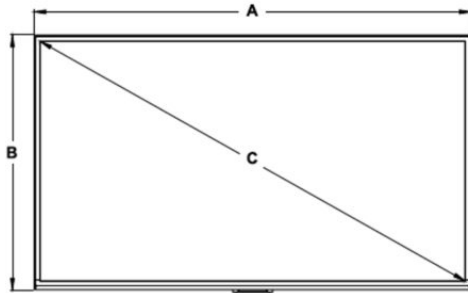

If you prefer, fill out a quick form with your requirements, and we will guide you to the proper models that will work best.

**SPECIFICATIONS**

	<b>SXN-75</b>
Panel Type	IPS
Display Resolution	3840 x 2160 (4K - UHD)
Viewable Area	65.58" H x 37.19" V (1665.65 x 944.73)
Pixel Pitch	.429mm x .429mm
Display Colors	10 Bit (1.07 Billion Colors)
Aspect Ratio	16:9
High Dynamic Range	HDR10
Brightness	500 nits
Contrast Ratio	1200:1
Viewing Angle	178° (H) x 178° (W)
Response Time	8ms
Refresh Rate	60 Hz
IPS Panel Rating	30,000 Hours
Internal Speakers	Standard; Downward-Facing
TV Formats	2160p, 1080p, 1080i, 720p, 480p, 480i
TV Input	Coax, 75 ohm (x1) NTSC, ATSC, 64-QAM, 256-QAM
HDMI Input	HDMI (x3) (HDMI 1.4 / 2.0 with HDCP 1.4 / 2.2) (ARC on HDMI1)
CVBS Input	RCA (x1)
YPBPR Input	RCA (x1)
IR Repeater	3.5mm Mono Jack (x1)
Analog Audio Input	RCA (x1)
Analog Audio Output	3.5mm Stereo Jack (x1)
USB 2.0	USB A (x2)
RS232	9pin D-sub (x1)
Audio Output	2x8W
Power Requirement	100 VAC to 240 VAC, 50 to 60 Hz
Power Consumption	Maximum: 265W, Standby:<0.5W
Enclosure	Rugged Aluminum, Black
Enclosure Rating	IP54
Mounting	Via 400 x 200mm VESA holes, or Included Outdoor Tilting Wall Mount Bracket
Safety/EMC	FCC Class B
Operating Temperature	-22°F to 122°F (-30°C to 50°C)
Dimensions	66.29" (W) x 38.18" (H) x 4.01" (D) (1684 x 970 x 102mm)
Weight	81.6lb (37.01kg)
Shipping Dimensions	71.96" x 44.01" x 11.22" (1828 x 1118 x 285mm)
Shipping Weight	116.5lb (52.84kg)
Warranty	2 Years
Package Contents	Display, Outdoor IR Learning Remote, Manual, Outdoor Tilting TV Wall Mount, IR Emitter, 3x Cable Ties

Note: Specifications subject to change without notice.

**DIMENSIONS (MM)**

All dimensions = inch (mm)

	DIM. "A"	DIM. "B"	DIM. "C"	DIM. "D"	DIM. "E"	DIM. "F"	DIM. "G"	DIM. "H"
	66.29" (1684mm)	38.18" (970mm)	74.52" (1893mm)	4.01" (102mm)	2.00" (51mm)	15.75" (400mm)	25.27" (642mm)	7.45" (189mm)