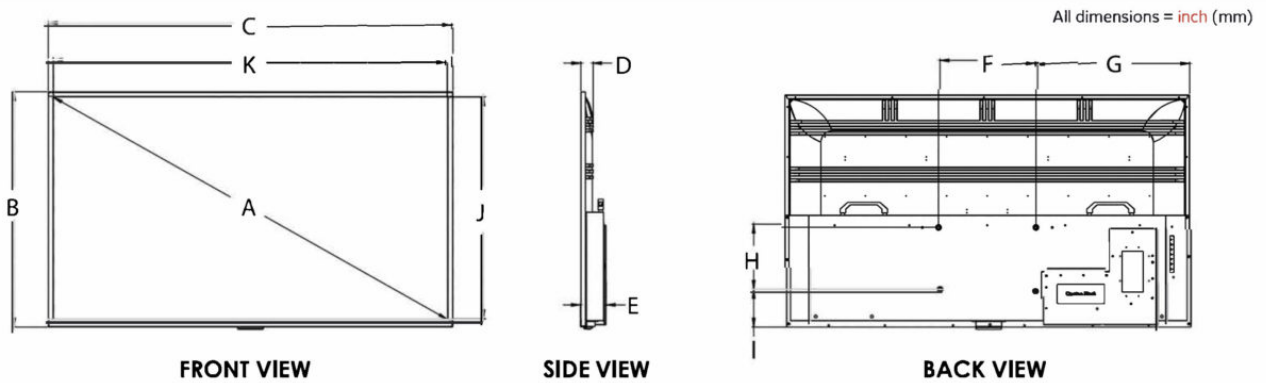

Note: Specifications subject to change without notice.

DIMENSIONS (MM)

Display Model	Dimension "A"	Dimension "B"	Dimension "C"	Dimension "D"	Dimension "E"	Dimension "F"	Dimension "G"	Dimension "H"	Dimension "I"	Dimension "J"	Dimension "K"
SXN-55-3	54.64" (1388mm)	28.54" (725mm)	49.09" (1247mm)	1.61" (41mm)	3.11" (79mm)	11.81" (300mm)	18.65" (474mm)	7.87" (200mm)	4.61" (117mm)	26.85" (682mm)	47.69" (1211mm)
SXN-65-3	64.53" (1639mm)	33.31" (846mm)	57.59" (1463mm)	1.61" (41mm)	3.11" (79mm)	11.81" (300mm)	22.89" (582mm)	7.87" (200mm)	5.42" (138mm)	31.62" (803mm)	56.24" (1428mm)
SXN-75-3	74.52" (1893mm)	38.18" (970mm)	66.29" (1684mm)	2.00" (51mm)	4.01" (102mm)	15.75" (400mm)	25.27" (642mm)	7.87" (200mm)	7.45" (189mm)	36.74" (933mm)	65.16" (1655mm)