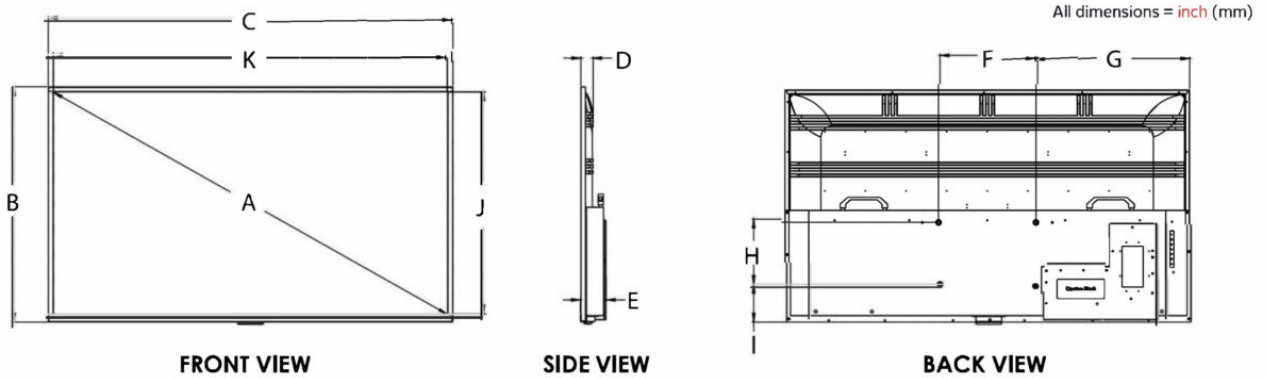

SXN-55-3
TAA Compliant	yes
Warranty	1 Year
Package Contents	Display, Magic Remote, Manual, Outdoor Tilting TV Wall Mount, IR Emitter, 3x Cable Ties

Note: Specifications subject to change without notice.

DIMENSIONS (MM)

Display Model	Dimension "A"	Dimension "B"	Dimension "C"	Dimension "D"	Dimension "E"	Dimension "F"	Dimension "G"	Dimension "H"	Dimension "I"	Dimension "J"	Dimension "K"
SXN-55-3	54.64" (1388mm)	28.54" (725mm)	49.09" (1247mm)	1.61" (41mm)	3.11" (79mm)	11.81" (300mm)	18.65" (474mm)	7.87" (200mm)	4.61" (117mm)	26.85" (682mm)	47.69" (1211mm)
SXN-65-3	64.53" (1639mm)	33.31" (846mm)	57.59" (1463mm)	1.61" (41mm)	3.11" (79mm)	11.81" (300mm)	22.89" (582mm)	7.87" (200mm)	5.42" (138mm)	31.62" (803mm)	56.24" (1428mm)
SXN-75-3	74.52" (1893mm)	38.18" (970mm)	66.29" (1684mm)	2.00" (51mm)	4.01" (102mm)	15.75" (400mm)	25.27" (642mm)	7.87" (200mm)	7.45" (189mm)	36.74" (933mm)	65.16" (1655mm)

55 inch model is SXN-55-3

Standard Accessories:

- Magic Remote
- Corrosion-Resistant Tilting Wall Mount Bracket
- AC Power Cord