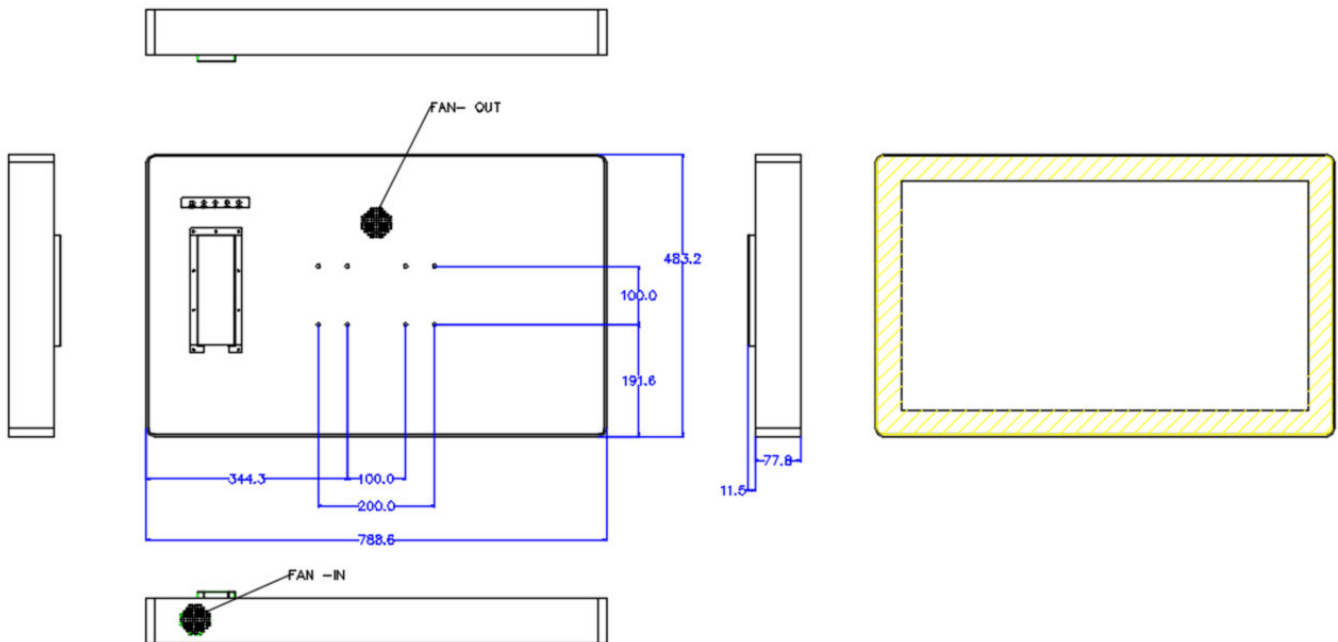

If you prefer, fill out a quick form with your requirements, and we will guide you to the proper models that will work best.

**SPECIFICATIONS**

	SRMWTP-32R	SRMWTP-32R-P
LCD Panel	32" Color AMVA3 Panel; LED Backlights	
Touch Screen Type	Projected Capacitive Touch	
Touch Interface	USB	
Display Resolution	1920 x 1080 (Full HD)	
Viewable Area	27.50" (W) x 15.47" (H) (698.4 x 392.9mm)	
Pixel Pitch	0.3637mm	
Display Colors	16:7 M	

	SRMWTP-32R	SRMWTP-32R-P
Aspect Ratio	16:9	
Brightness	1,000 nits	
Contrast Ratio	3,000:1	
Viewing Angle	178° (H) x 178° (V)	
Mode	Landscape	Portrait
Response Time	8 GtG	
Control	OSD (On-Screen Display) via Rear Panel Pushbuttons	
Video Inputs	VGA, HDMI, DisplayPort	
Power Requirement	90 - 240 VAC	
Power Consumption	TBD	
Enclosure	Zero-Bezel Front, Stainless Steel Rear	
Enclosure Rating	NEMA 4X; Front: IP65; Rear: IP66	
Mounting	200 x 200 mm Rear VESA Mount Holes	
Operating Temperature	32° to 158° F (0 to 70° C)	
Humidity	5 - 90% RH	
Shock	50G Half-sine	
Vibration	1.5G rms 10-200Hz	
Dimensions	31.05"(W) x 19.02"(H) x 3.52"(D) (788.6 x 483.2 x 89.3 mm)	19.02"(W) x 31.05"(H) x 3.52"(D) (483.2 x 788.6 x 89.3 mm)
Weight	TBD	
Warranty	3 Years	

Note: Specifications subject to change without notice.

**DIMENSIONS (MM)**

SRMWTP-32R