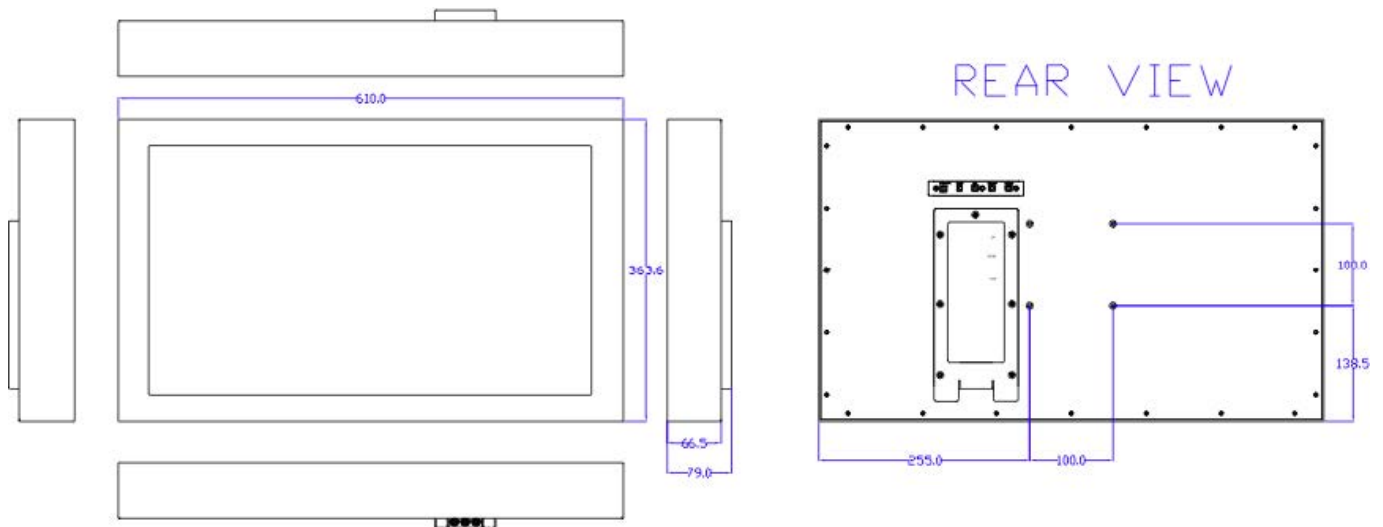

SRMW-24Z-SS	SRMW-24R-P
Operating Voltage	24VDC and 100-240VAC	24 VDC and 90-240 VAC
AC Power Supply	Internal	External
Power Consumption	45W	
Enclosure	Stainless Steel	
Enclosure Rating	NEMA 4X	
Glass Rating	IK07	
Mounting	100 x 100mm Rear VESA Mount Holes	
Operating Temperature	-4° to 158° F (-20° to +70° C)	
Humidity	5-90% RH	
Shock	50G Half-sine	
Vibration	1.5G RMS 10-200Hz	
Approvals	UL, FCC, CE, RoHS	RoHS
Dimensions	24.01" (W) x 14.31" (H) x 3.11" (D) (610 x 363.6 x 79mm)	
Weight	23.44 lbs. (10.63 kg)	
Warranty	3-Years	

Note: Specifications subject to change without notice.

DIMENSIONS (MM)

Standard Accessories:

- VGA Cable
- HDMI Cable
- Power Pigtail Cable
- AC Power Cord (SRMW-24Z-SS)
- 90-240 VAC External Power Supply (SRMW-24R-P)

Available Options:

- DVI Video Input
- Private Label
- Waterproof Outdoor Wall Mount Bracket (MBX-670)