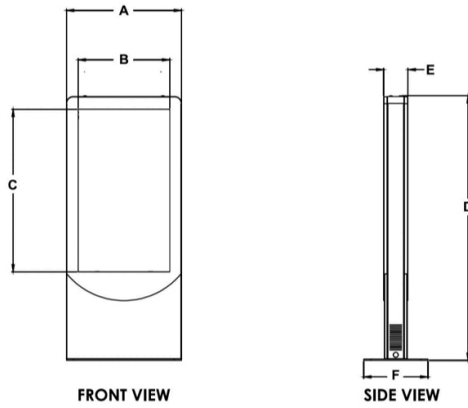

SPECIFICATIONS

	ZBXTP-55-KIOSK
LCD Panel	55" Color LCD; LED Backlights
Touch Screen Type	Projected Capacitive
Touch Interface	USB (Mini-USB)
Resolution	3840 x 2160 4K
Viewing Area	47.6" (W) x 26.8" (H) (1209.6 W x 680.4 H mm)
Pixel Pitch	0.315x0.315 mm [80PPI]
Display Colors	16.7 M
Aspect Ratio	16:9
Brightness	800 nits
Contrast Ratio	1,200:1
Viewing Angle	178° (H) x 178° (V)
Response Time	8 msec (Trf)
Video Input	HDMI
Power Requirement	24VDC / 100-240VAC via Included AC Adapter
Power Consumption	144W
Tousscreen Enclosure	Painted Steel (Black)
Kiosk Enclosure	Powder Coated Steel (Silver)
Touchscreen Mounting	Rear VESA 400 X 300mm Mounting Holes (M8 x 10mm Thread)
Operating Temperature	32° to 122°F (0° to +50°C)
Touchscreen Dimensions (Portrait)	28.8" W x 49.4" H x 2.5" D (730.4 W x 1255.6 H x x 62.6 D mm)
Kiosk Dimensions	34" W x " 78.24" H x 19" D (864 W x 1987 H x 483 D mm)
Touchscreen Weight	97 lbs (44 kg)
Kiosk Weight (without touchscreen)	192 lbs (87.1 kg)
Touchscreen Warranty	1-Year
Kiosk Warranty	5-Year

Note: Specifications subject to change without notice.

DIMENSIONS (MM)

KIOSK

DIMENSION "A"	DIMENSION "B"	DIMENSION "C"	DIMENSION "D"	DIMENSION "E"	DIMENSION "F"
34.00" (864mm)	27.03" (686mm)	48.05" (1220mm)	78.24" (1987mm)	7.20" (183mm)	19.00" (483mm)