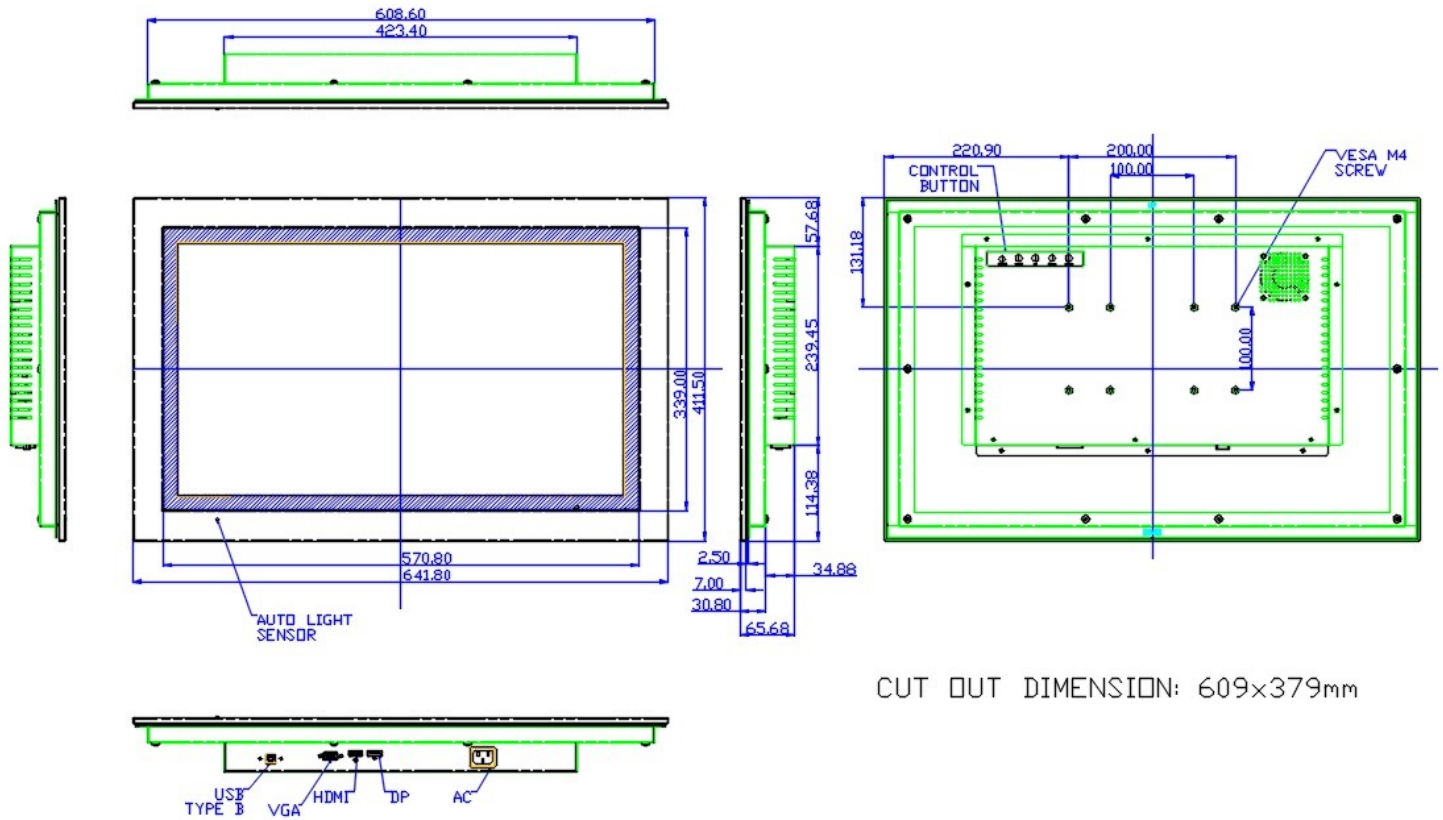

The SRMTPWP-24R 24" Sunlight Readable touch screen monitors with waterproof panel-mount enclosure are designed for use in direct bright sunlight, or other high ambient light environments. The 1,000 nits of brightness ensure bright, crystal-clear images. The stainless steel panel-mount enclosure enables you to flush mount it into walls, dashboards, kiosks and machinery. The NEMA 4X front face ensures resistance to water. Projected capacitive touch technology can be activated via an exposed finger, and also when using thin latex or cotton gloves. The multi-touch capability allows up to 10 simultaneous finger operation for selecting, zoom, flick and other functions. It is also unaffected by dirt, grease or moisture on the glass surface.

	Specifications
MODEL	SRMTPWP-24R
LCD Panel	24" Color LCD; LED Backlights
Display Resolution	1920 x 1080 (Full HD)
Touch Screen Type	Projected Capacitive
Touch Interface	USB
Viewable Area	20.92" (W) x 11.76" (H) (531.4 x 298.9 mm)
Pixel Pitch	0.277 mm
Display Colors	16:7M
Aspect Ratio	16:9
Brightness	1,000 nits
Contrast Ratio	5,000:1
Viewing Angle	178°(H) x 178°(V)
Response Time	25 ms
Control	OSD (On-Screen Display) via Rear Pushbuttons
Video Inputs	VGA, HDMI, DisplayPort
Power Requirement	90 – 240 VAC
Power Consumption	42W
Enclosure	NEMA 4X Stainless Steel Panel-Mount with Rear Clamp
Operating Temperature	-4° to 158° F (-20° to +70° C)
Humidity	5-90% RH
Shock	50G Half-sine
Vibration	1.5G RMS 10-200Hz
Dimensions	25.27" (W) x 16.20" (H) x 2.59" (D) (641.8 x 411.5 x 65.68 mm)
Weight	22 lbs. (9.97 kg)
Warranty	3 Years

SRMTPWP-24R

24" Sunlight Readable Waterproof Panel-Mount Touch Screen Monitor

Dimensions:

Standard Accessories:

- VGA Cable
- HDMI Cable
- USB Cable
- Power Cord

Available Options:

- DVI Input
- HD-SDI Input
- Private Label
- Other Customer-Specific Modifications