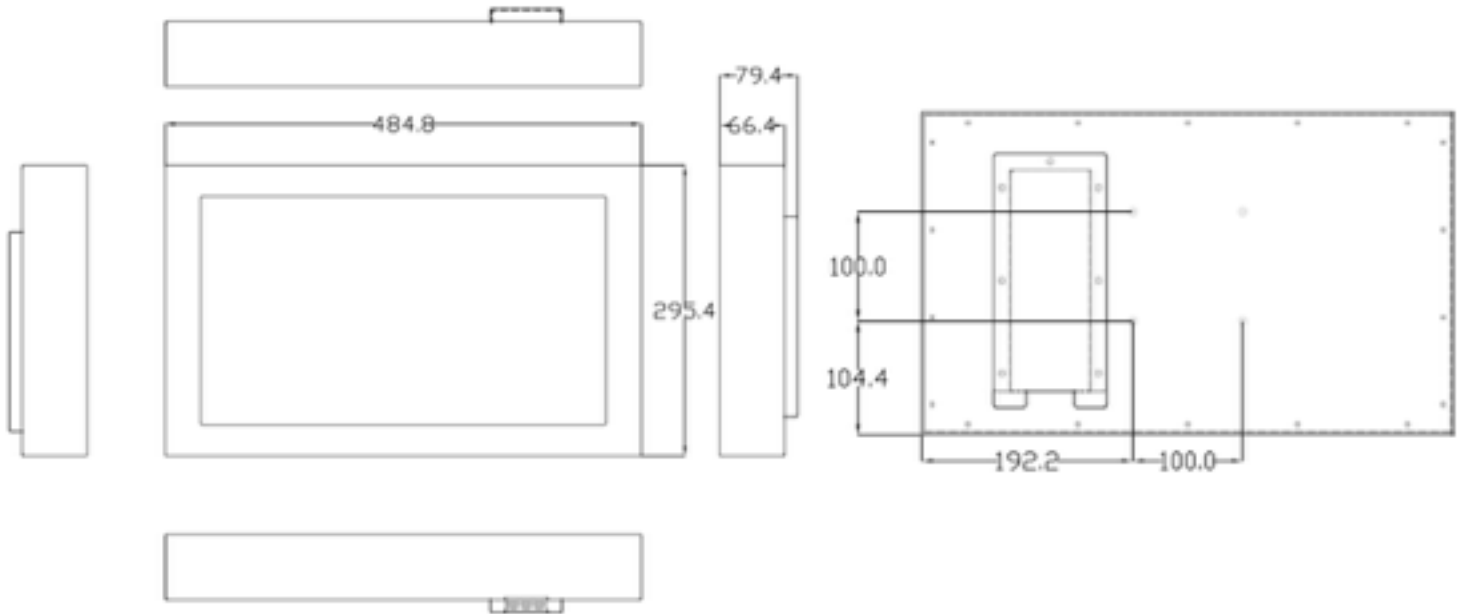

Specifications			
MODEL	SRMWX-18.5R-AL	SRMWX-18.5Z-AL	SRMWXOBW-18.5GA
LCD Panel	18.5" Color AHVA Panel; LED Backlights		
Display	1920 x 1080 (1080p/60 Full HD)		
Viewable Area	16.10" x 9.06" (408.9 x 230.1 mm)		
Pixel Pitch	0.213mm		
Display Colors	16.7 M		
Aspect Ratio	16:9		
Brightness	1,000 nits		
Contrast Ratio	1,000:1		1,200:1
Optical Bonding	—		Standard
Viewing Angle	178° (H) x 178° (W)		
Response Time	25 msec TrF		
Control	OSD (On-Screen Display) via Rear Pushbuttons		
Video Inputs	VGA, HDMI, DisplayPort	VGA, HDMI, HD-SDI Loop-Thru, BNC Loop-Thru	HDMI, DVI, DisplayPort
Power Requirement	12-24 VDC (4-pin Mini DIN Connector); 2.5mm Barrel Plug for A/C Operation (Requires Optional Power Supply)		
Power	45W @ 12VDC		
Enclosure	NEMA 4X Waterproof Aluminum, Black	NEMA 4X Weatherproof Aluminum, Grey	NEMA 4X Waterproof Aluminum, Black
Mounting	100 x 100 mm Rear VESA Mount Holes		
Operating Temp	-4° to +158°F (-20° to +70°C)		
Shock	50G, Half-sine Wave, 20ms, X/Y/Z		
Vibration	Acceleration: 1.5 G RMS; Random Wave; 10-200Hz; 30 mins Per Axis (X,Y,Z)		
Dimensions	19.07" (W) x 11.63" (H) x 3.13" (D) (484.8 x 295.4 x 79.4 mm)		
Weight	8.2 lbs (3.72kg)		
Warranty	3-Years		

### 18.5" Outdoor Sunlight Readable LCD Monitor

#### Dimensions: (mm)