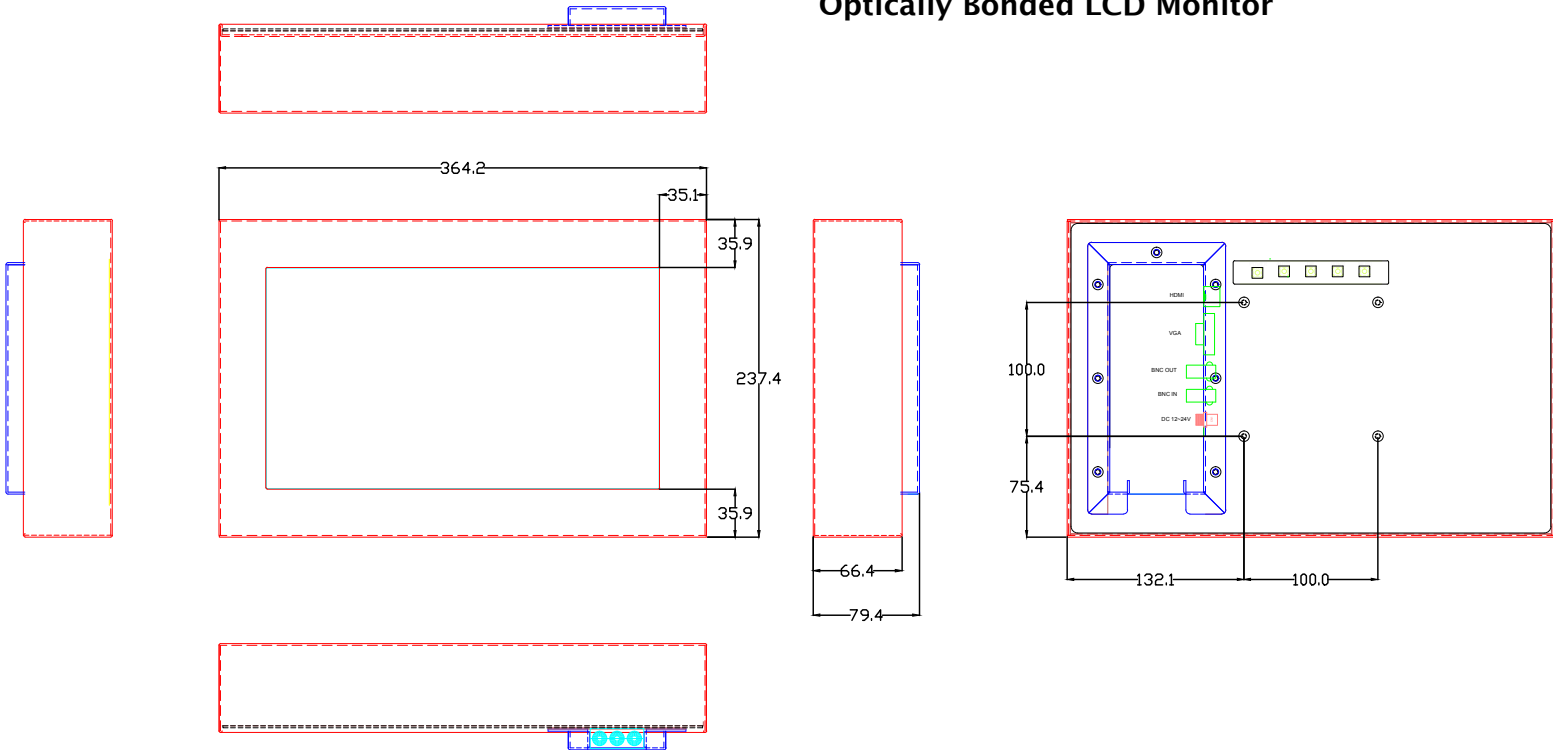

The SRMHOBW-13.3U Waterproof Sunlight Readable monitor is designed to operate in direct bright sunlight, or in other high ambient-light conditions. It utilizes state-of-the-art LED backlights to produce over 1,500 nits of brightness (vs. 250-300 nits for standard monitors). This results in amazingly bright, crystal-clear images, even with direct, bright sunlight on the face of the screen. The waterproof stainless steel enclosure is ideal for use outdoors or in factory washdown environments. The SRMHOBW-13.3U is ideal for use in a wide range of industrial, law enforcement, marine, military, inspection, outdoor advertising, and transportation applications where viewability in direct bright sunlight is crucial.

Specifications

MODEL	SRMHOBW-13.3U
LCD Panel	13.3" AHVA LCD; LED Backlights
Display Resolution	1920 x 1080 (1080P/60 Full HD)
Viewable Area	11.55" (W) x 6.50" (H) (293.472 x 165.078 mm)
Pixel Pitch	0.15285mm
Display Colors	16.2 M
Aspect Ratio	16:9
Brightness	1,500 nits
Optical Bonding	Standard
Contrast Ratio	800:1
Viewing Angle	178° (H) x 178° (V)
Response Time	25msec Trf
Control	OSD (On-Screen Display) via Rear Panel Pushbuttons
Video Inputs	VGA, HDMI, Composite (BNC Loop-Thru)
Power Requirement	12-24VDC
Enclosure	Waterproof NEMA 4X Stainless Steel
Mounting	100 x 100mm Rear VESA Mount Holes
Operating Temp.	32° to 158° F / (0° to +70° C)
Humidity	5-90% RH
Shock	50 G (20 msec, 1/2 sine)
Vibration	1.5G RMS 10-200 HZ
Dimensions	14.33" (W) x 9.34" (H) x 3.12" (D) (364.2 x 237.4 x 79.4 mm)
Weight	TBD
Warranty	3 Years

Dimensions:

SRMHOBW-13.3U

13.3" Waterproof Sunlight Readable Optically Bonded LCD Monitor

Standard Accessories:

- Locking (2.5mm) Power Pigtail
- VGA Cable
- HDMI Cable

Available Options:

- 90-240 VAC External Power Adapter (PS-12 LC)
- Lightweight Aluminum Enclosure (SRMHOBW-13.3U-A)
- Without Optical Bonding (SRMHW-13.3U)
- DVI Input
- Touch Screen
- Private-Label