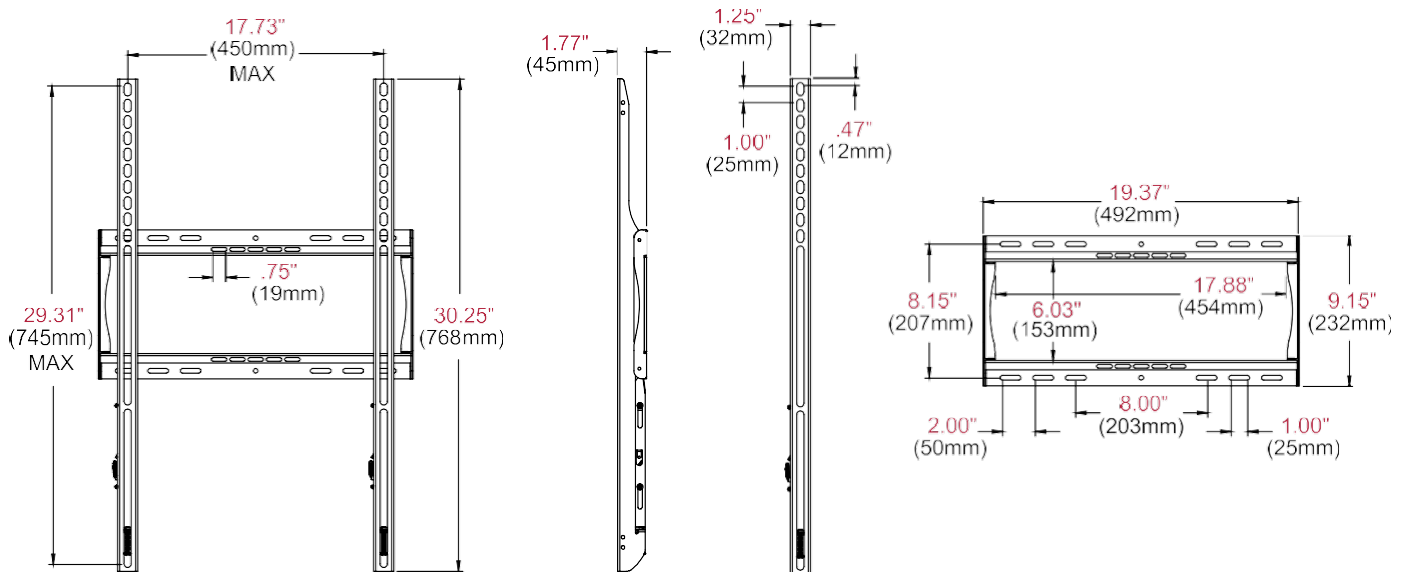

MBX-665P

Outdoor Universal Flat Mount for 42" to 80" Displays (Portrait Mode Only)

- Made of Corrosion Resistant materials for outdoor use
- Low-profile design holds display only 1.77" (45mm) from the wall in portrait mode
- Safety latch ensures display is securely attached to wall plate
- Universal display adaptors easily hook onto the wall plate for fast installation
- Universal mount fits displays with mounting patterns up to 450 x 745mm (17.73"W x 29.31"H) and up to 400 x 600mm VESA compliant, in portrait mode only
- Open wall plate design allows for total wall access, increasing electrical and cable management options
- Maximum load capacity: 150 lbs. (68kg)

Dimensions

FRONT VIEW

SIDE VIEW

ADAPTOR BRACKET

WALL PLATE