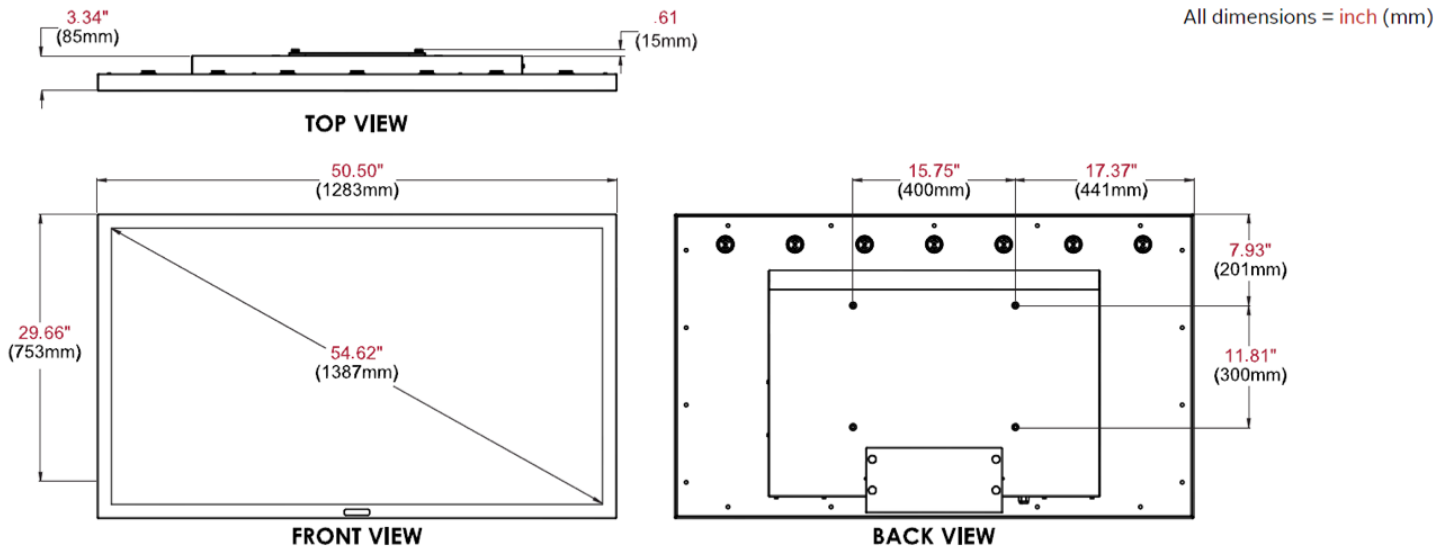

SXUHD-55

55" Water-Resistant 4K LCD Monitor/TV

- 4K Resolution: 3840 X 2160 (UHD)
- Rugged, Water-Resistant Enclosure (IP 55)
- No Isotropic Black-out in Direct Sunlight
- Wide Viewing Angle: 178° x 178°
- Auto Re-Start After Power Loss
- Internal Speakers
- Waterproof Universal Remote Control
- Video Inputs: VGA, HDMI, DisplayPort, YPbPr
Component, Composite, Coax, USB

	Specifications
MODEL	SXUHD-55
LCD Panel	55" IPS Panel with High TNI and AR Coating
Display Resolution	3840 x 2160 (4K - UHD)
Viewable Area	47.63" (W) x 26.78" (H) (1209.802 x 680.212 mm)
Pixel Pitch	.315 x .315 mm
Display Colors	10 Bit, 16.7 Billion Colors
Aspect Ratio	16:9
Brightness	500 nits
Contrast Ratio	1,100:1
Viewing Angle	178° (H) x 178° (V)
Response Time	8ms (Gray to Gray)
Refresh Rate	60 Hz
Video Inputs	VGA, HDMI (3), DisplayPort, Composite (RCA), Component (YPbpr), Coax, USB
Audio Inputs/Outputs	VGA Stereo Audio Input (3.5 mm); 5W + 5W Audio Stereo Output; Analog 3.5mm Headphone Jack; Toslink Digital Optical Audio Output
Additional Inputs/Outputs	USB, RS232, IR Extender, 5VDC Output (USB-A Female), 12 VDC 2.5A Output (2.5mm ID, 5.5mm OD)
Speakers	8W/Channel; 8 Ω load
Power Requirement	110 VAC to 240 VAC, 50 to 60 Hz
Power Consumption	Nominal=130W; Max=163W
Enclosure	Rugged IP 55 Aluminum Enclosure
Mounting	400mm x 300mm VESA Hole Pattern
Operating Temperature	-22°F to +122°F (-30°C to +50°C)
Shock	20 Grms, Half Sine Wave, 11 ms, X, Y, Z one time each direction
Vibration	1.0 Grms, Random Wave, Bandwidth 10-300Hz, Duration X, Y, Z each direction per 10 min
Dimensions	50.50" (W) x 29.66" (H) x 3.95" (D) (1283 x 753 x 100 mm)
Weight	61.18 lb (27.75 kg)
Warranty	2 Years

SXUHD-55

55" Water-Resistant 4K LCD Monitor/TV

Dimensions

Standard Accessories:

- Power Cord
- Waterproof Universal Remote
- Cable Entry Cover Panel
- Display Cover
- IR Extender
- Manual

Available Options: