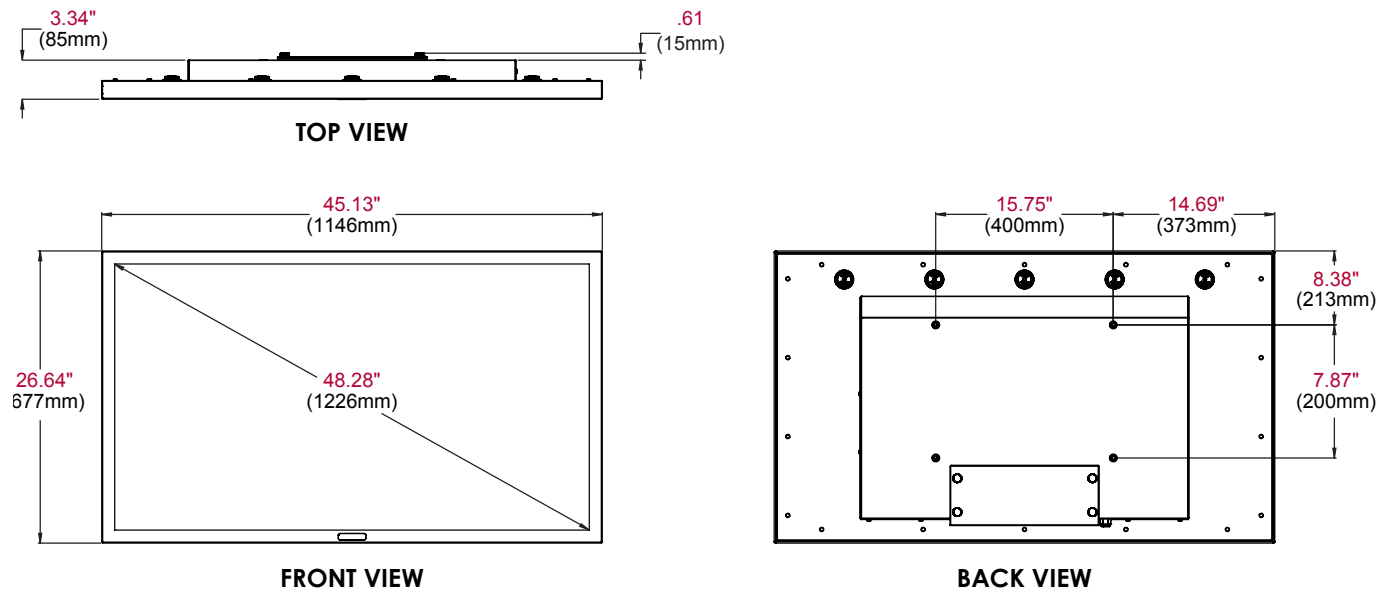

#### 49" Water-Resistant 4K LCD Monitor/TV

- 4K Resolution: 3840 X 2160 (UHD)
- Rugged, Water-Resistant Enclosure (IP 55)
- No Isotropic Black-out in Direct Sunlight
- Wide Viewing Angle: 178° x 178°
- Auto Re-Start After Power Loss
- Internal Speakers
- Waterproof Universal Remote Control
- Video Inputs: VGA, HDMI, DisplayPort, YPbPr  
Component, Composite, Coax, USB

Specifications	
<b>MODEL</b>	<b>SXUHD-49</b>
<b>LCD Panel</b>	49" IPS Panel with High TNi and AR Coating
<b>Display Resolution</b>	3840 x 2160 (4K - UHD)
<b>Viewable Area</b>	42.28" (W) x 23.78" (H) (1073.912 x 604.012 mm)
<b>Pixel Pitch</b>	.280 x 288 mm
<b>Display Colors</b>	10 Bit, 16.7 Billion Colors
<b>Aspect Ratio</b>	16:9
<b>Brightness</b>	500 nits
<b>Contrast Ratio</b>	1,100:1
<b>Viewing Angle</b>	178° (H) x 178° (V)
<b>Response Time</b>	8ms (Gray to Gray)
<b>Refresh Rate</b>	60 Hz
<b>Video Inputs</b>	VGA, HDMI (3), DisplayPort, Composite (RCA), Component (YPbpr), Coax, USB
<b>Audio Inputs/Outputs</b>	VGA Stereo Audio Input (3.5 mm); 5W + 5W Audio Stereo Output; Analog 3.5mm Headphone Jack; Toslink Digital Optical Audio Output
<b>Additional Inputs/Outputs</b>	USB, RS232, IR Extender, 5VDC Output (USB-A Female), 12 VDC 2.5A Output (2.5mm ID, 5.5mm OD)
<b>Speakers</b>	8W/Channel; 8 Ω load
<b>Power Requirement</b>	110 VAC to 240 VAC, 50 to 60 Hz
<b>Power Consumption</b>	Nominal=120W; Max=153W
<b>Enclosure</b>	Rugged IP 55 Aluminum Enclosure
<b>Mounting</b>	400mm x 200mm VESA Hole Pattern
<b>Operating Temperature</b>	-22°F to +122°F (-30°C to +50°C)
<b>Shock</b>	30 Grms, Half Sine Wave, 11 ms, X, Y, Z one time each direction
<b>Vibration</b>	0.5 Grms, Random Wave, Bandwidth 10-300Hz, Duration X, Y, Z each direction per 10 min
<b>Dimensions</b>	45.13" (W) x 26.64" (H) x 3.95" (D) (1146 x 677 x 100 mm)
<b>Weight</b>	52.80 lb (23.95 kg)
<b>Warranty</b>	2 Years

### Dimensions