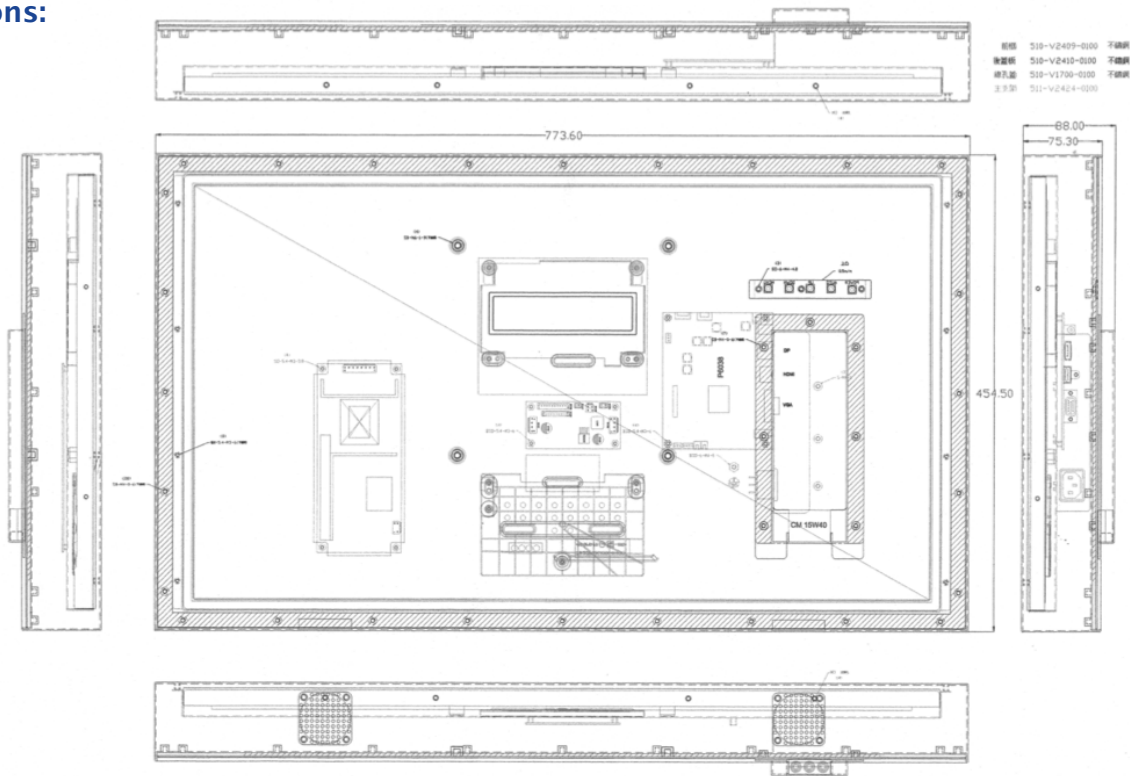

SRMW-32R-SS

32" Outdoor Sunlight Readable LCD Monitor

Dimensions:

Standard Accessories:

- AC Power Cord
- VGA Cable
- HDMI Cable

Available Options:

- DVI Input
- Composite (BNC) Input
- Wall Mount Brackets
- Private Label
- Other Customer-Specific Modifications