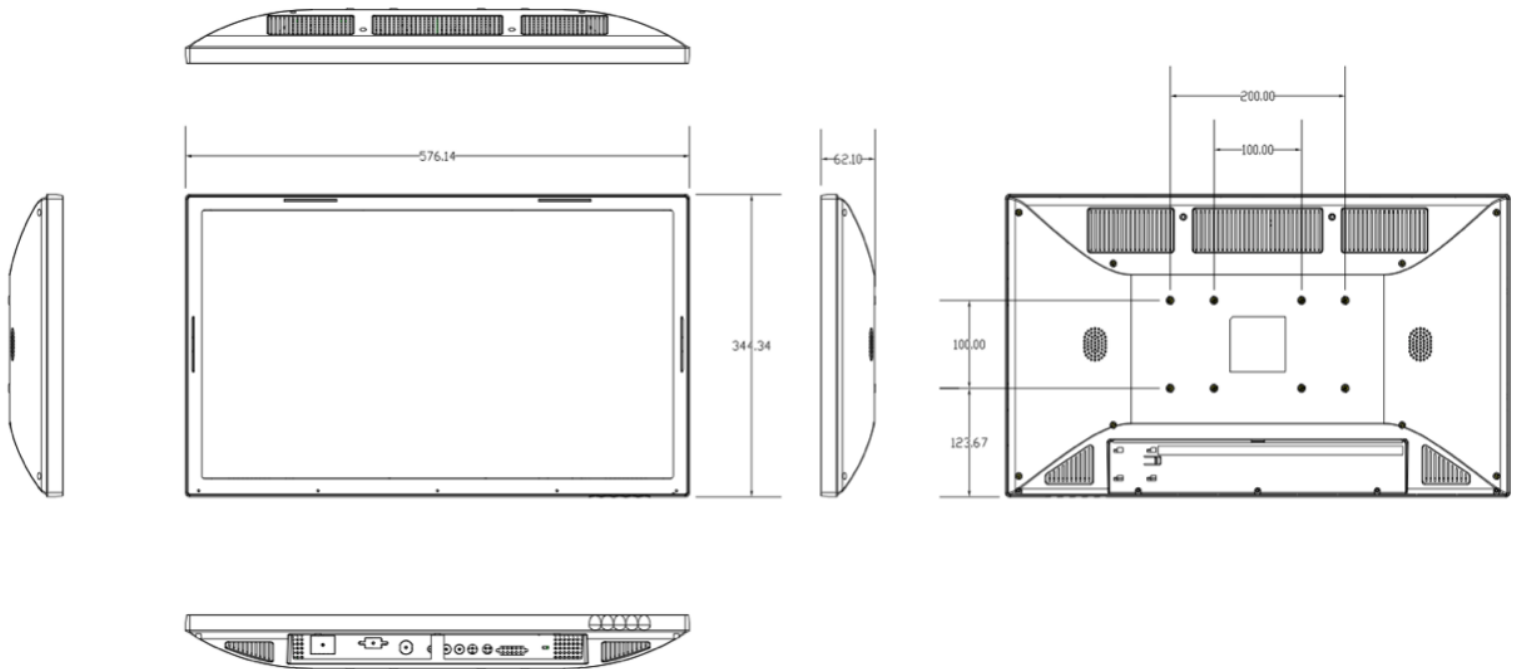

ZBMT-24R Series

24" HD Multi-Touch Touch Screen LCD Monitor

Dimensions: (mm)

Standard Accessories:

- 90-260 VAC Power Brick
- Tabletop Stand
- VGA Cable
- HDMI Cable ("R" version only)
- USB Cable
- Audio Cable

Available Options:

- Protective/Anti-Reflective Glass
- Private Label
- Other Customer - Specific Modifications

TRU-VU Monitors, Inc. | 925 E Rand Road
Arlington Hts, IL
60004

Ph: 847.259.2344

www.TRU-VuMonitors.com

v1016

Specifications subject to change without notice.