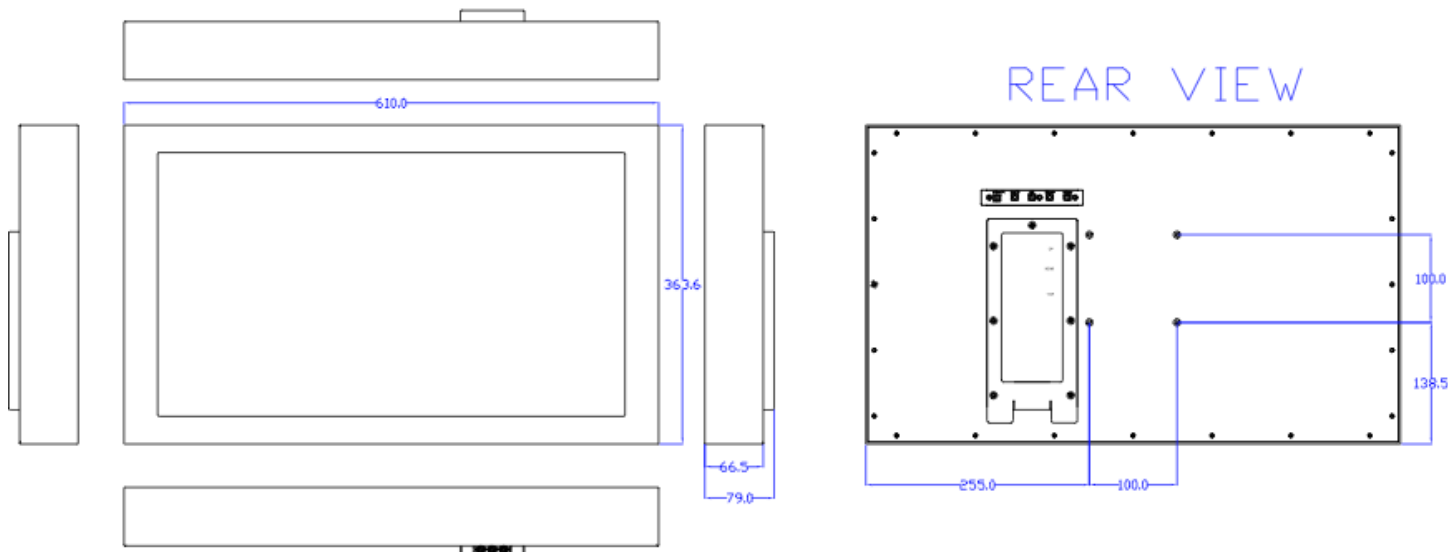

Specifications		
MODEL	SRMW-24Z-SS	SRMW-24R-SS
LCD Panel	24" Color; LED Backlights	
Display	1920 x 1080	
Viewable Area	20.92" x 11.76" (531.4 x 298.9 mm)	
Pixel Pitch	0.277mm	
Display Colors	16:7 M	
Aspect Ratio	16:9	
Brightness	1,000 nits	
Ambient Light Sensor	Standard	Optional
Contrast Ratio	5,000:1	
Viewing Angle	178° (H) x 178° (V)	
Response	25 msec	
Control	OSD (On-Screen Display) via Rear Pushbuttons	
Video Inputs	VGA, HDMI, HD-SDI (Loop-Thru), Composite (BNC-Loop-Thru)	VGA, HDMI, Display Port
Power Requirement	12-24 VDC or 90-240 VAC	90-240 VAC
Power	45W	
Enclosure	Stainless Steel, NEMA 4X	
Mounting	100 x 100mm Rear VESA Mount Holes	
Operating Humidity	-4° to 158° F (-20° to +70° C)	
Shock	50G Half-sine	
Vibration	1.5G RMS 10-200Hz	
Approvals	UL, FCC, CE, RoHS	RoHS
Dimensions	24.01" (W) x 14.31" (H) x 3.11" (D) (610 x 363.6 x 79mm)	
Weight	23.44 lbs. (10.63 kg)	
Warranty	3-Years	

SRMW-24-Series

24" Waterproof Sunlight Readable HD LCD Monitor

Dimensions: (mm)

Standard Accessories:

- VGA Cable
- HDMI Cable

Available Options:

- Automated Ambient Light Sensor (for SRMW-24R-SS)
- 12-24 VDC Operation
- DVI Video Input
- DisplayPort Video Input
- Private Label
- Wall Mount Bracket
- Other Customer - Specific Modifications