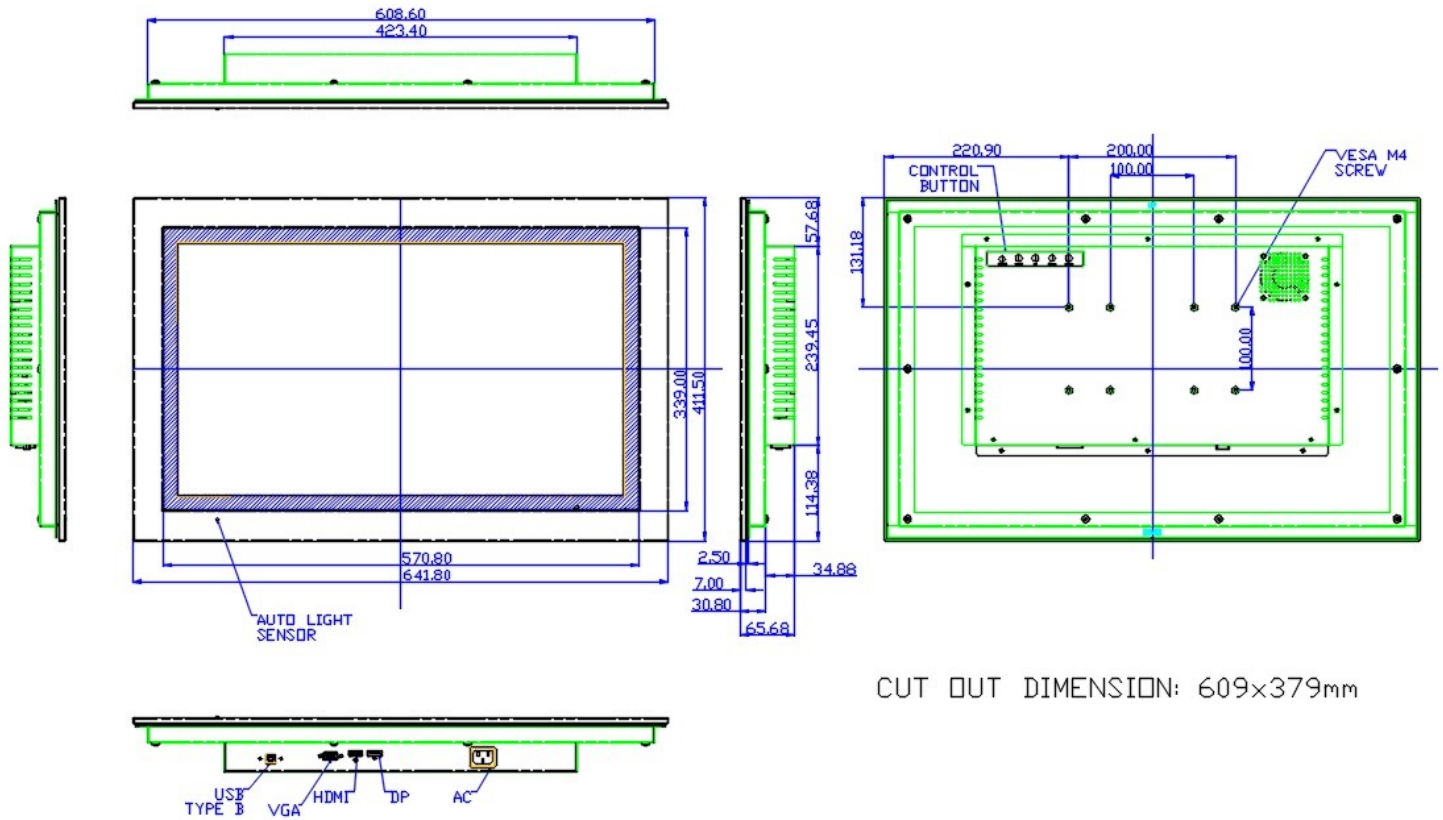

The SRMTPWP-24R 24" Sunlight Readable touch screen monitors with waterproof panel-mount enclosure are designed for use in direct bright sunlight, or other high ambient light environments. The 1,000 nits of brightness ensure bright, crystal-clear images. The stainless steel panel-mount enclosure enables you to flush mount it into walls, dashboards, kiosks and machinery. The NEMA 4X front face ensures resistance to water. Projected capacitive touch technology can be activated via an exposed finger, and also when using thin latex or cotton gloves. The multi-touch capability allows up to 10 simultaneous finger operation for selecting, zoom, flick and other functions. It is also unaffected by dirt, grease or moisture on the glass surface.

	Specifications
MODEL	SRMTPWP-24R
LCD Panel	24" Color LCD; LED Backlights
Display Resolution	1920 x 1080 (Full HD)
Touch Screen Type	Projected Capacitive
Touch Interface	USB
Viewable Area	20.92" (W) x 11.76" (H) (531.4 x 298.9 mm)
Pixel Pitch	0.277 mm
Display Colors	16:7M
Aspect Ratio	16:9
Brightness	1,000 nits
Contrast Ratio	5,000:1
Viewing Angle	178°(H) x 178°(V)
Response Time	25 ms
Control	OSD (On-Screen Display) via Rear Pushbuttons
Video Inputs	VGA, HDMI, DisplayPort
Power Requirement	90 – 240 VAC
Power Consumption	42W
Enclosure	NEMA 4X Stainless Steel Panel-Mount with Rear Clamp
Operating Temperature	-4° to 158° F (-20° to +70° C)
Humidity	5-90% RH
Shock	50G Half-sine
Vibration	1.5G RMS 10-200Hz
Dimensions	25.27" (W) x 16.20" (H) x 2.59" (D) (641.8 x 411.5 x 65.68 mm)
Weight	TBD
Warranty	3 Years

SRMTPWP-24R

24" Sunlight Readable Waterproof Panel-Mount Touch Screen Monitor

Dimensions:

Standard Accessories:

- VGA Cable
- HDMI Cable
- USB Cable
- Power Cord

Available Options:

- DVI Input
- HD-SDI Input
- Private Label
- Other Customer-Specific Modifications